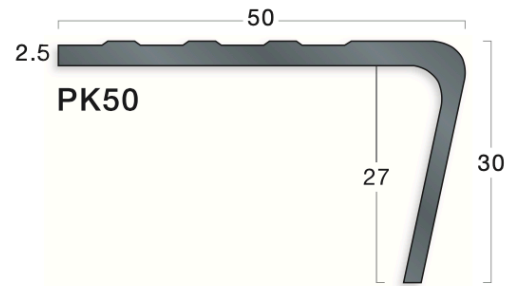

PVC-u Stair Edgings

Elite™ - Hardnose

Flexible pvc

PVC Inserts

Elite Insert is supplied separately from the channel and must be specified separately.

The final 2 digits in the profile code indicate the width of insert required.

- ELINS30 (30mm),
- ELINS40 (40mm),
- ELINS50 (50mm),
- ELINS40EG (40mm Photoluminescent),
- ELINS50EG (50mm Photoluminescent).

Aluminium Stair Edgings

Elite™ - Aluminium

70% of aluminium comes from 100% recycled billet