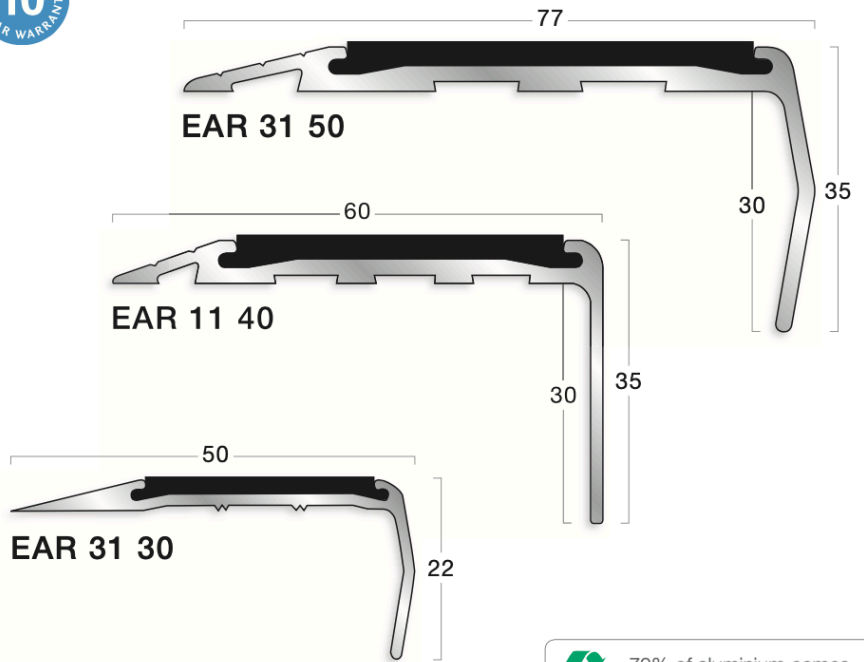

PVC-u Stair Edgings

Elite™ - Hardnose

Flexible pvc

PVC Inserts

Elite Insert is supplied separately from the channel and must be specified separately.

The final 2 digits in the profile code indicate the width of insert required.

- ELINS30 (30mm),
- ELINS40 (40mm),
- ELINS50 (50mm),
- ELINS40EG (40mm Photoluminescent),
- ELINS50EG (50mm Photoluminescent).

Aluminium Stair Edgings

Elite™ - Aluminium

70% of aluminium comes from 100% recycled billet

Illustrations are full size in mm

Please contact us for further details, free samples or information on other products in the Gradus range