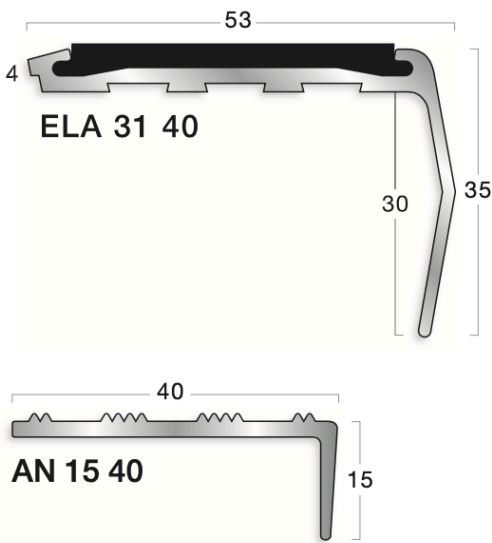

PVC-u Stair Edgings

Elite™ - Hardnose

Flexible pvc

PVC Inserts

Elite Insert is supplied separately from the channel and must be specified separately.

The final 2 digits in the profile code indicate the width of insert required.

- ELINS30 (30mm),
- ELINS40 (40mm),
- ELINS50 (50mm),
- ELINS40EG (40mm Photoluminescent),
- ELINS50EG (50mm Photoluminescent).

Aluminium Stair Edgings

Elite™ - Aluminium

70% of aluminium comes from 100% recycled billet

Illustrations are full size in mm

Please contact us for further details, free samples or information on other products in the Gradus range