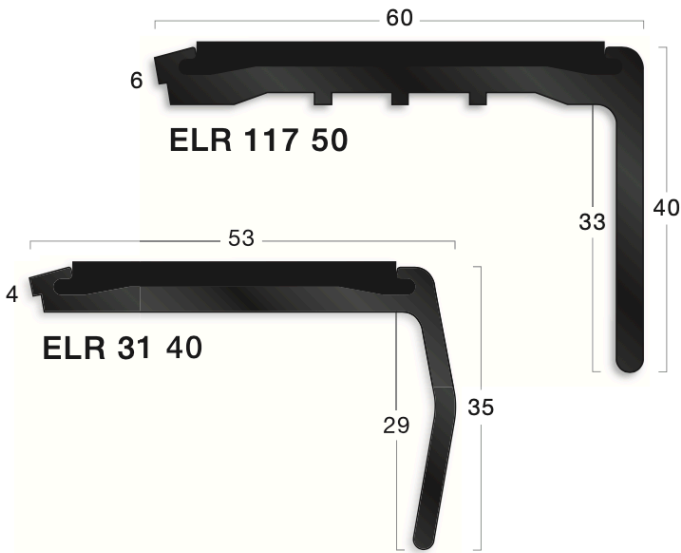

PVC-u Stair Edgings

Elite™ - Hardnose

Flexible pvc

PVC Inserts

Elite Insert is supplied separately from the channel and must be specified separately.

The final 2 digits in the profile code indicate the width of insert required.

- ELINS30 (30mm),
- ELINS40 (40mm),
- ELINS50 (50mm),
- ELINS40EG (40mm Photoluminescent),
- ELINS50EG (50mm Photoluminescent).

Aluminium Stair Edgings

Elite™ - Aluminium

70% of aluminium comes from 100% recycled billet

Illustrations are full size in mm

Please contact us for further details, free samples or information on other products in the Gradus range